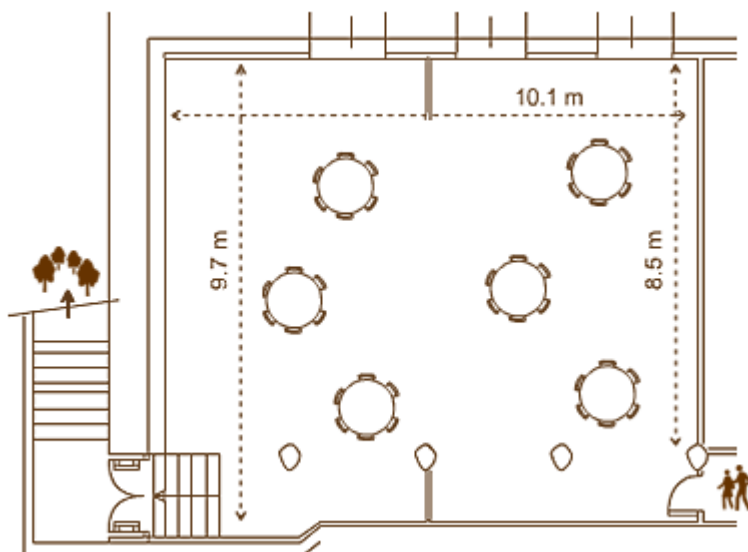

GRAND HOTEL DES ILES
BORROMEES & SPA

***** L

ORCHIDEA ROOM

The Orchidea room is in the hotel basement, with direct access outside and to the hotel foyer. It can be divided into two smaller rooms thanks to the presence of mobile partitions. The Orchidea room is equipped with a screen for projections, WI-FI connection, air-conditioning and telephone sockets

ORCHIDEA ROOM – CABARET

Mq. 106
H: 3,15 mt
Seats : 36

Des Iles
CENTRO BENESSERE STRESA

C.so Umberto I, 67 - 28838 Stresa (VB) - Italia
Tel +39 0323 938 938 - Fax +39 0323 32405
borromees@borromees.it - info@centrobenesserestresa.com - sales@borromees.it
www.borromees.it - www.centrobenesserestresa.com

CENTRO CONGRESSI

GRAND HOTEL DES ILES
BORROMEES & SPA

***** L

ORCHIDEA ROOM – U-SHAP

Mq. 106
H: 3,15 mt
Seats : 28

ORCHIDEA ROOM – THEATRE/ SCHOOL

Mq. 106
H: 3,15 mt

THEATRE
Seats : 60