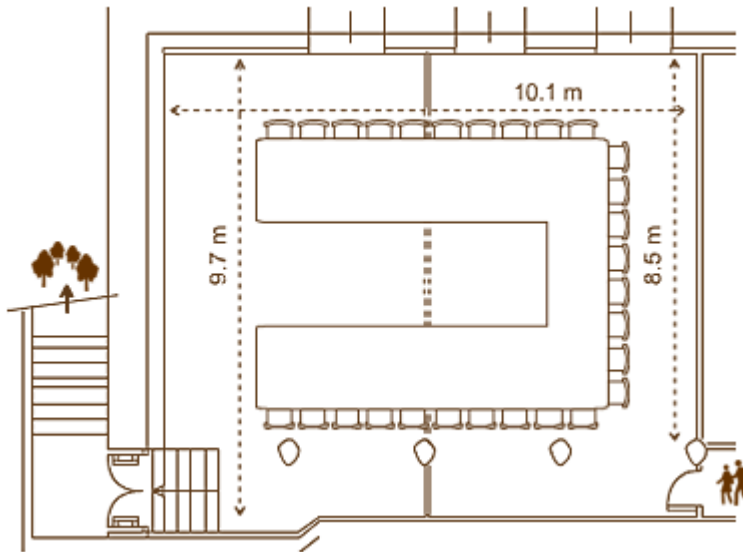

GRAND HOTEL DES ILES
BORROMEES & SPA

***** L

ORCHIDEA ROOM

The Orchidea room is in the hotel basement, with direct access outside and to the hotel foyer. It can be divided into two smaller rooms thanks to the presence of mobile partitions. The Orchidea room is equipped with a screen for projections, WI-FI connection, air-conditioning and telephone sockets

ORCHIDEA ROOM – CABARET

Mq. 106
H: 3,15 mt
Seats : 36

Des Iles
CENTRO BENESSERE STRESA

C.so Umberto I, 67 - 28838 Stresa (VB) - Italia
Tel +39 0323 938 938 - Fax +39 0323 32405
borromees@borromees.it - info@centrobenesserestresa.com - sales@borromees.it
www.borromees.it - www.centrobenesserestresa.com

CENTRO CONGRESSI

GRAND HOTEL DES ILES
BORROMEES & SPA

***** L

ORCHIDEA ROOM – U-SHAP

Mq. 106
H: 3,15 mt
Seats : 28

ORCHIDEA ROOM – THEATRE/ SCHOOL

Mq. 106
H: 3,15 mt

THEATRE
Seats : 60