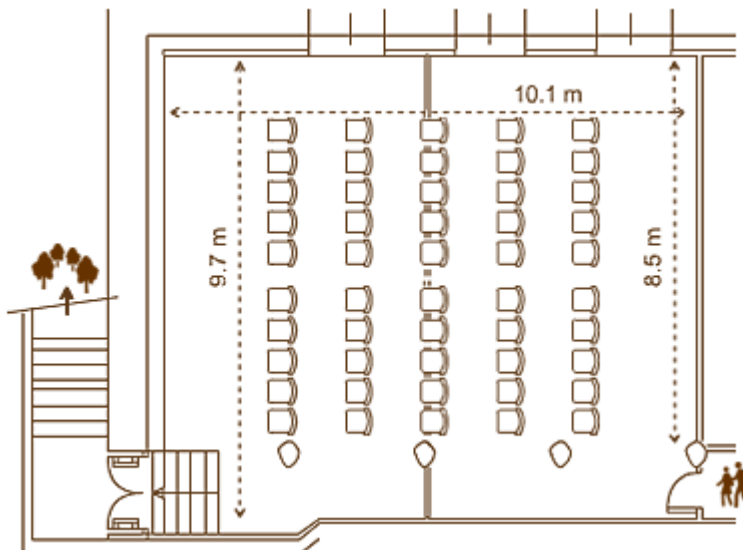

CENTRO CONGRESSI

GRAND HOTEL DES ILES
BORROMEES & SPA

***** L

ORCHIDEA ROOM – U-SHAP

Mq. 106
H: 3,15 mt
Seats : 28

ORCHIDEA ROOM – THEATRE/ SCHOOL

Mq. 106
H: 3,15 mt

THEATRE
Seats : 60